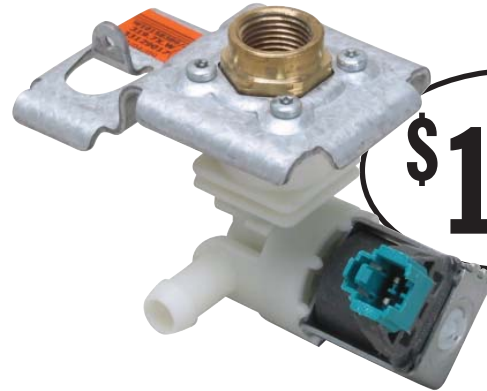

McCombs Supply Co. Inc.

346 N. Marshall St.
P.O. Box 4577
Lancaster, PA 17604
1-800-732-0499 299-3866
Mon. - Fri. 7:30 - 5:30

Ice Maker Water Valve
Part No. 241734301

\$38⁹⁵

Dishwasher Water Valve
Part No. W10158389

\$13⁹⁵

Ice Maker Water Valve
Part No. D7742204

\$26⁹⁵

Dishwasher Water Valve
Part No. ER5221DD1001A
Replacement for LG

\$18⁴⁸

Washer Water Valve
Part No. ER5221ER1003A

Replacement for LG

\$38⁶⁵

Washer Water Valve
Part No. ER5220FR2006H
Replacement for LG

\$12⁴⁹

An authorized distributor of